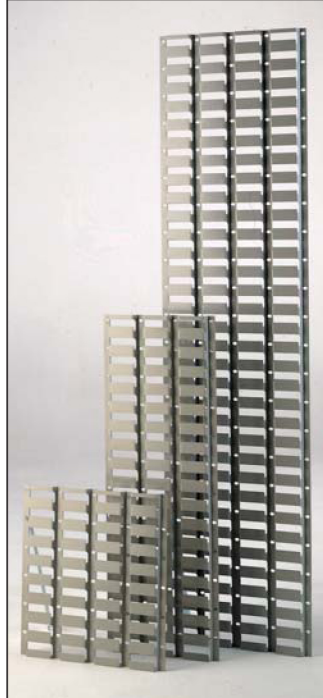

Zinc plated steel clip to hold containers to louvred panels and mobile trolleys/racks.

Plastic Drawer Units

Available in three sizes, and coloured Light Grey. Provision for sub-division with purpose-made Light Grey Plastic Dividers.

DU1
138W x 281L x 128Hmm

DU2
207W x 281L x 128Hmm

DU3
138W x 431L x 128Hmm

Plastic Drawer Dividers

Dividers for use with DU1 & DU3 drawers
Dividers for use with DU2 drawers
Card label

Louvred Panels

In nine sizes from 228 x 457mm to 436 x 1676mm to carry all sizes of plastic containers and spigots. Finished in Light Grey stove enamel.

Free Standing Racks

Available in two heights and two widths. Made from 16swg channel section which supports Louvre Panels either single or double sided.

Mobile Trolleys/Racks

Similar to a free standing rack but mobile. Fitted with four 5" castors to the base which supports double sided Louvre Panels. Available in one height and two widths.

Spigots

For use with Louvre Panels. Designed to carry awkward shaped items. Two types of welded spigots with 16swg plate and (16mm) square tube or (12.7mm) dia. round tube. Zinc plated. Wire spigots also available in 5mm dia. single or double prong.