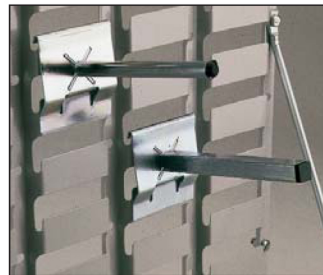

Zinc plated steel clip to hold containers to louvred panels and mobile trolleys/racks.

Plastic Drawer Units

Available in three sizes, and coloured Light Grey. Provision for sub-division with purpose-made Light Grey Plastic Dividers.

DU1
138W x 281L x 128Hmm

DU2
207W x 281L x 128Hmm

DU3
138W x 431L x 128Hmm

Plastic Drawer Dividers

Dividers for use with DU1 & DU3 drawers
Dividers for use with DU2 drawers
Card label

Louvred Panels

In nine sizes from 228 x 457mm to 436 x 1676mm to carry all sizes of plastic containers and spigots. Finished in Light Grey stove enamel.

Free Standing Racks

Available in two heights and two widths. Made from 16swg channel section which supports Louvre Panels either single or double sided.

Mobile Trolleys/Racks

Similar to a free standing rack but mobile. Fitted with four 5" castors to the base which supports double sided Louvre Panels. Available in one height and two widths.

Spigots

For use with Louvre Panels. Designed to carry awkward shaped items. Two types of welded spigots with 16swg plate and (16mm) square tube or (12.7mm) dia. round tube. Zinc plated. Wire spigots also available in 5mm dia. single or double prong.