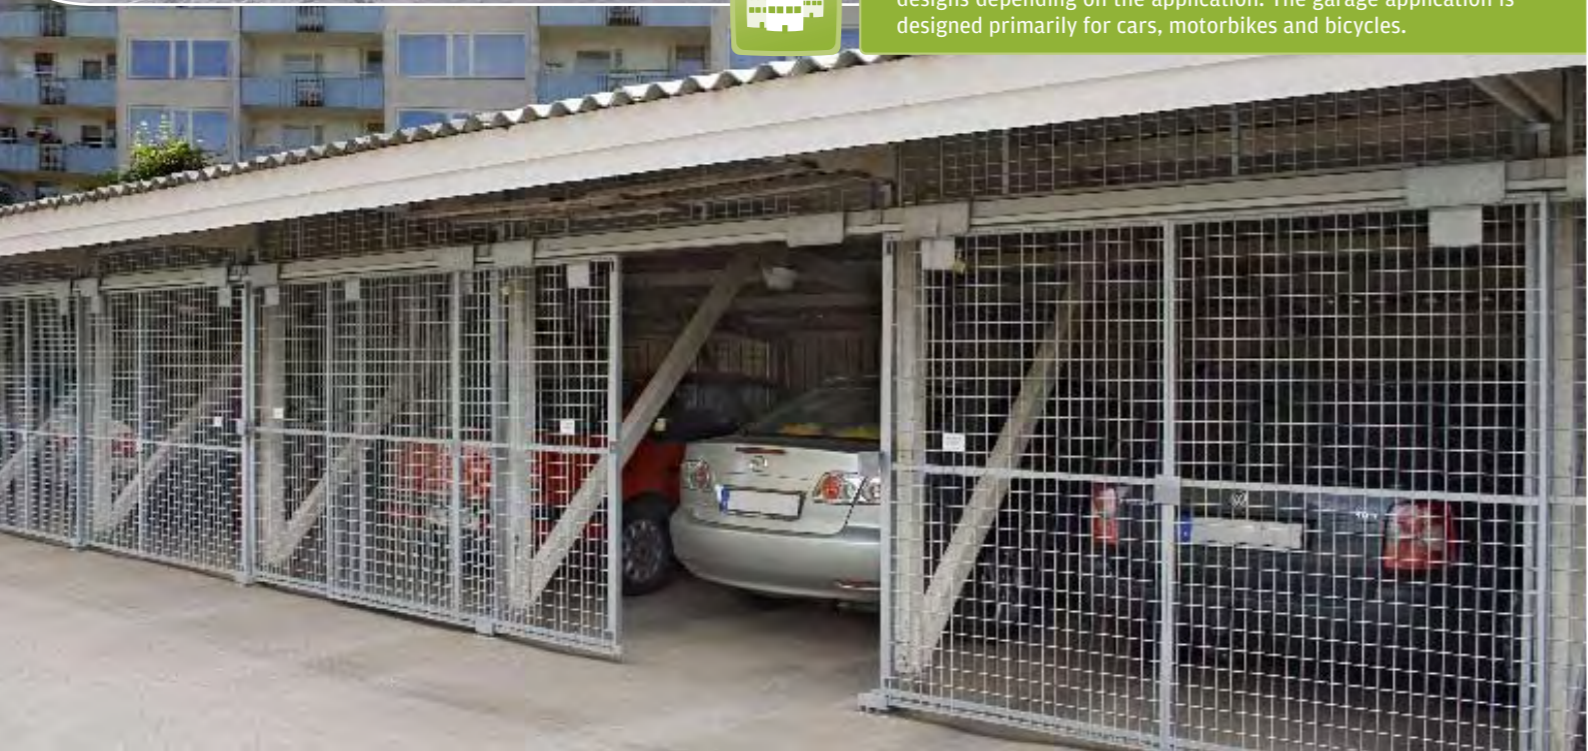

Troax Anti-Theft Protection for Garages

This system is a modular mesh panel system which secures garage spaces against break-ins. Troax offer a choice of three levels of security to help ensure we can meet any security requirement. Standard or tailor-made solutions allow us the flexibility to do this. Over time this offers return on investment and satisfied residents.

This page: Our garage system is available in a range of security designs depending on the application. The garage application is designed primarily for cars, motorbikes and bicycles.

Picture: The Cetus system creates a secure environment that is also aesthetically pleasing.