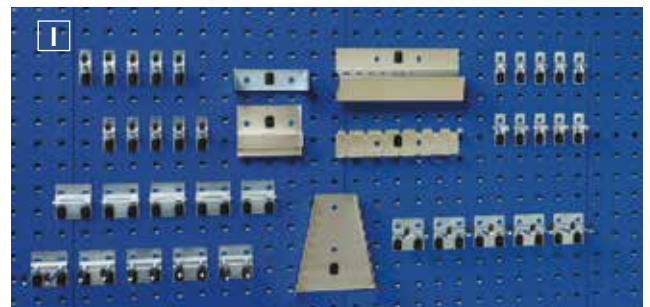

bott perfo | Perfo & Combination Panels

Perfo & Combination Panels

- Fully flanged and reinforced to aid rigidity
- Dimensions based around hole pitch, may be used side by side or end to end
- New perfo sizes designed to complement cabinet widths
- Reinforced mounting points
- Epoxy powder coated in choice of 4 standard colours
- Full Louvre panels available, see page 152

Perfo Panels

Width (mm)	Height (mm)	Order Ref.	Price £
495	457	14025115.11	19.73
525	457	14025391.11	23.79
650	457	14025392.11	25.38
750	457	14025393.11	26.68
800	457	14025394.11	26.71
990	457	14025117.11	28.57
1050	457	14025395.11	37.18
1300	457	14025396.11	41.65
1486	457	14025118.11	41.76

bott perfo | Hook Kits

Hook Kits

Item	Hooks	Usage /Approx Panel Area M2	Order Ref.	Price £
A	10	Doors -	14031410	8.56
B	11	Doors -	14030064	15.97
C	15	0.25	14031427	13.69
D	15	0.50	14031411	35.93
E	20	1.00	14031412	39.12
F	21	1.25	14031418	33.83
G	25	1.50	14030101	31.04
H	30	1.50	14031413	28.80
I	40	1.75	14031414	63.03
J	60	2.75	14031415	87.84
K	80	4.00	14031416	114.65