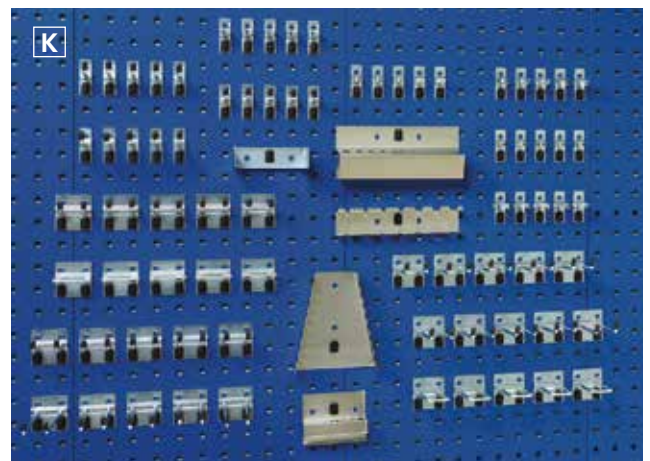

bott perfo | Perfo & Combination Panels

Perfo & Combination Panels

- Fully flanged and reinforced to aid rigidity
- Dimensions based around hole pitch, may be used side by side or end to end
- New perfo sizes designed to complement cabinet widths
- Reinforced mounting points
- Epoxy powder coated in choice of 4 standard colours
- Full Louvre panels available, see page 152

Perfo Panels

Width (mm)	Height (mm)	Order Ref.	Price £
495	457	14025115.11	19.73
525	457	14025391.11	23.79
650	457	14025392.11	25.38
750	457	14025393.11	26.68
800	457	14025394.11	26.71
990	457	14025117.11	28.57
1050	457	14025395.11	37.18
1300	457	14025396.11	41.65
1486	457	14025118.11	41.76

bott perfo | Hook Kits

Hook Kits

Item	Hooks	Usage /Approx Panel Area M2	Order Ref.	Price £
A	10	Doors -	14031410	8.56
B	11	Doors -	14030064	15.97
C	15	0.25	14031427	13.69
D	15	0.50	14031411	35.93
E	20	1.00	14031412	39.12
F	21	1.25	14031418	33.83
G	25	1.50	14030101	31.04
H	30	1.50	14031413	28.80
I	40	1.75	14031414	63.03
J	60	2.75	14031415	87.84
K	80	4.00	14031416	114.65