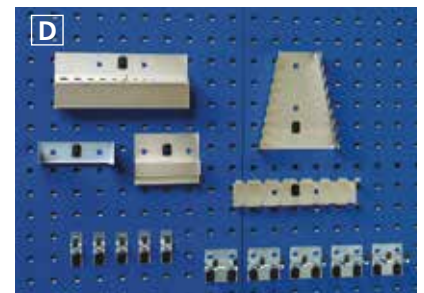

bott perfo | Perfo & Combination Panels

Perfo & Combination Panels

- Fully flanged and reinforced to aid rigidity
- Dimensions based around hole pitch, may be used side by side or end to end
- New perfo sizes designed to complement cabinet widths
- Reinforced mounting points
- Epoxy powder coated in choice of 4 standard colours
- Full Louvre panels available, see page 152

Perfo Panels

Width (mm)	Height (mm)	Order Ref.	Price £
495	457	14025115.11	19.73
525	457	14025391.11	23.79
650	457	14025392.11	25.38
750	457	14025393.11	26.68
800	457	14025394.11	26.71
990	457	14025117.11	28.57
1050	457	14025395.11	37.18
1300	457	14025396.11	41.65
1486	457	14025118.11	41.76

bott perfo | Hook Kits

Hook Kits

Item	Hooks	Usage /Approx Panel Area M2	Order Ref.	Price £
A	10	Doors -	14031410	8.56
B	11	Doors -	14030064	15.97
C	15	0.25	14031427	13.69
D	15	0.50	14031411	35.93
E	20	1.00	14031412	39.12
F	21	1.25	14031418	33.83
G	25	1.50	14030101	31.04
H	30	1.50	14031413	28.80
I	40	1.75	14031414	63.03
J	60	2.75	14031415	87.84
K	80	4.00	14031416	114.65