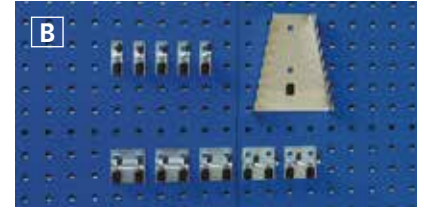

bott perfo | Perfo & Combination Panels

Perfo & Combination Panels

- Fully flanged and reinforced to aid rigidity
- Dimensions based around hole pitch, may be used side by side or end to end
- New perfo sizes designed to complement cabinet widths
- Reinforced mounting points
- Epoxy powder coated in choice of 4 standard colours
- Full Louvre panels available, see page 152

Perfo Panels

Width (mm)	Height (mm)	Order Ref.	Price £
495	457	14025115.11	19.73
525	457	14025391.11	23.79
650	457	14025392.11	25.38
750	457	14025393.11	26.68
800	457	14025394.11	26.71
990	457	14025117.11	28.57
1050	457	14025395.11	37.18
1300	457	14025396.11	41.65
1486	457	14025118.11	41.76

bott perfo | Hook Kits

Hook Kits

Item	Hooks	Usage /Approx Panel Area M2	Order Ref.	Price £
A	10	Doors -	14031410	8.56
B	11	Doors -	14030064	15.97
C	15	0.25	14031427	13.69
D	15	0.50	14031411	35.93
E	20	1.00	14031412	39.12
F	21	1.25	14031418	33.83
G	25	1.50	14030101	31.04
H	30	1.50	14031413	28.80
I	40	1.75	14031414	63.03
J	60	2.75	14031415	87.84
K	80	4.00	14031416	114.65