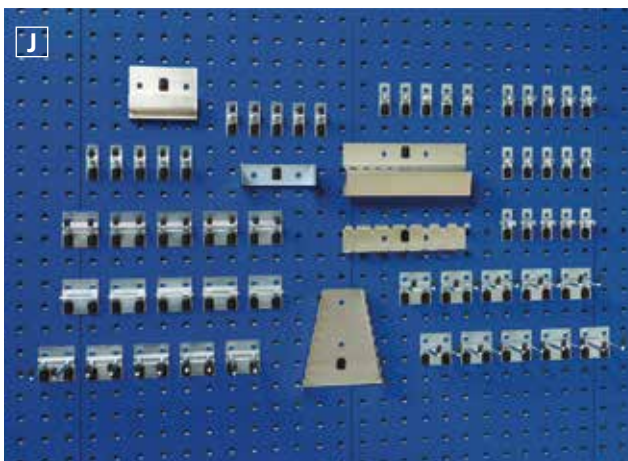

bott perfo | Perfo & Combination Panels

Perfo & Combination Panels

- Fully flanged and reinforced to aid rigidity
- Dimensions based around hole pitch, may be used side by side or end to end
- New perfo sizes designed to complement cabinet widths
- Reinforced mounting points
- Epoxy powder coated in choice of 4 standard colours
- Full Louvre panels available, see page 152

Perfo Panels

Width (mm)	Height (mm)	Order Ref.	Price £
495	457	14025115.11	19.73
525	457	14025391.11	23.79
650	457	14025392.11	25.38
750	457	14025393.11	26.68
800	457	14025394.11	26.71
990	457	14025117.11	28.57
1050	457	14025395.11	37.18
1300	457	14025396.11	41.65
1486	457	14025118.11	41.76

bott perfo | Hook Kits

Hook Kits

Item	Hooks	Usage /Approx Panel Area M2	Order Ref.	Price £
A	10	Doors -	14031410	8.56
B	11	Doors -	14030064	15.97
C	15	0.25	14031427	13.69
D	15	0.50	14031411	35.93
E	20	1.00	14031412	39.12
F	21	1.25	14031418	33.83
G	25	1.50	14030101	31.04
H	30	1.50	14031413	28.80
I	40	1.75	14031414	63.03
J	60	2.75	14031415	87.84
K	80	4.00	14031416	114.65