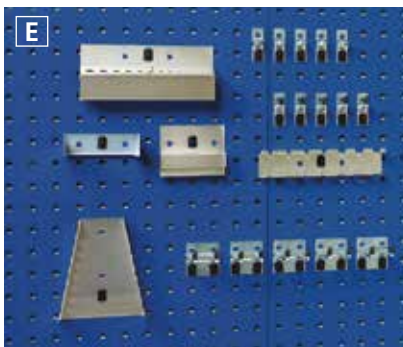

bott perfo | Perfo & Combination Panels

Perfo & Combination Panels

- Fully flanged and reinforced to aid rigidity
- Dimensions based around hole pitch, may be used side by side or end to end
- New perfo sizes designed to complement cabinet widths
- Reinforced mounting points
- Epoxy powder coated in choice of 4 standard colours
- Full Louvre panels available, see page 152

Perfo Panels

Width (mm)	Height (mm)	Order Ref.	Price £
495	457	14025115.11	19.73
525	457	14025391.11	23.79
650	457	14025392.11	25.38
750	457	14025393.11	26.68
800	457	14025394.11	26.71
990	457	14025117.11	28.57
1050	457	14025395.11	37.18
1300	457	14025396.11	41.65
1486	457	14025118.11	41.76

bott perfo | Hook Kits

Hook Kits

Item	Hooks	Usage /Approx Panel Area M2	Order Ref.	Price £
A	10	Doors -	14031410	8.56
B	11	Doors -	14030064	15.97
C	15	0.25	14031427	13.69
D	15	0.50	14031411	35.93
E	20	1.00	14031412	39.12
F	21	1.25	14031418	33.83
G	25	1.50	14030101	31.04
H	30	1.50	14031413	28.80
I	40	1.75	14031414	63.03
J	60	2.75	14031415	87.84
K	80	4.00	14031416	114.65